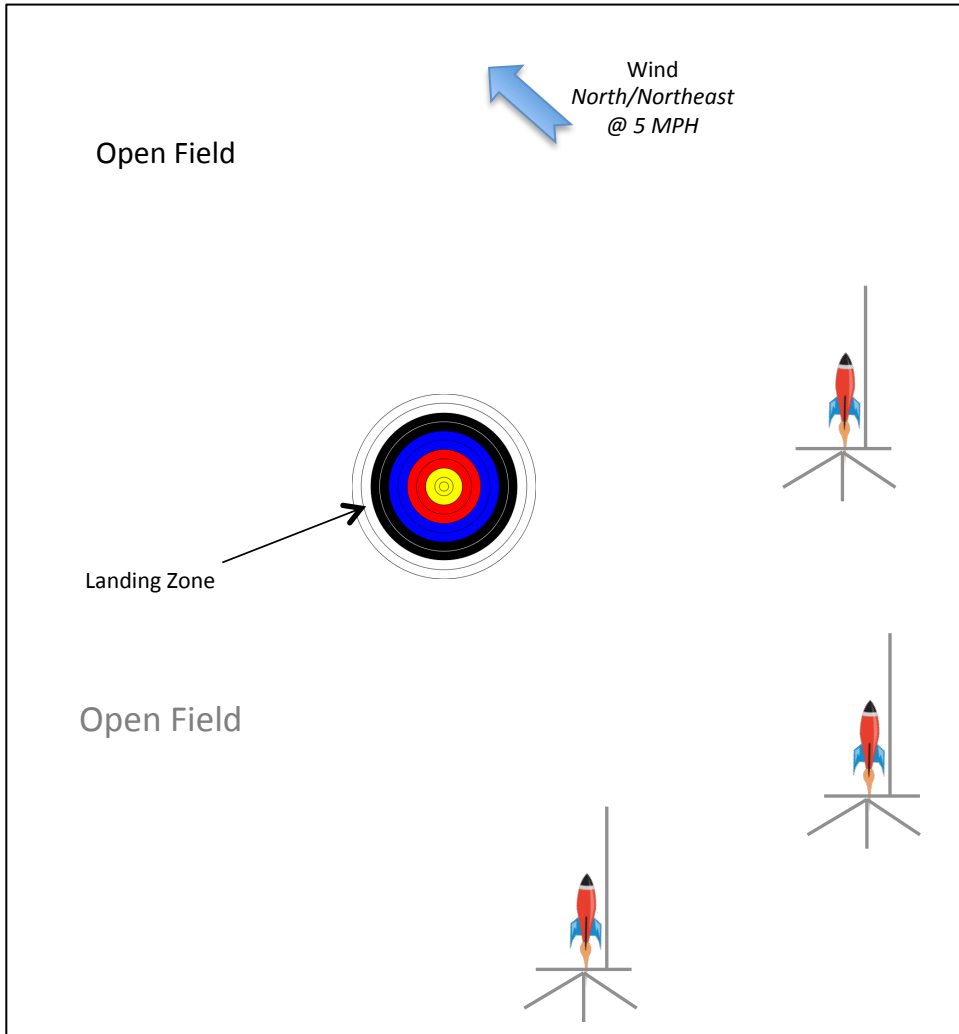

Pack 125 Rocketeer Picnic & Competition

"Mission to Mars"