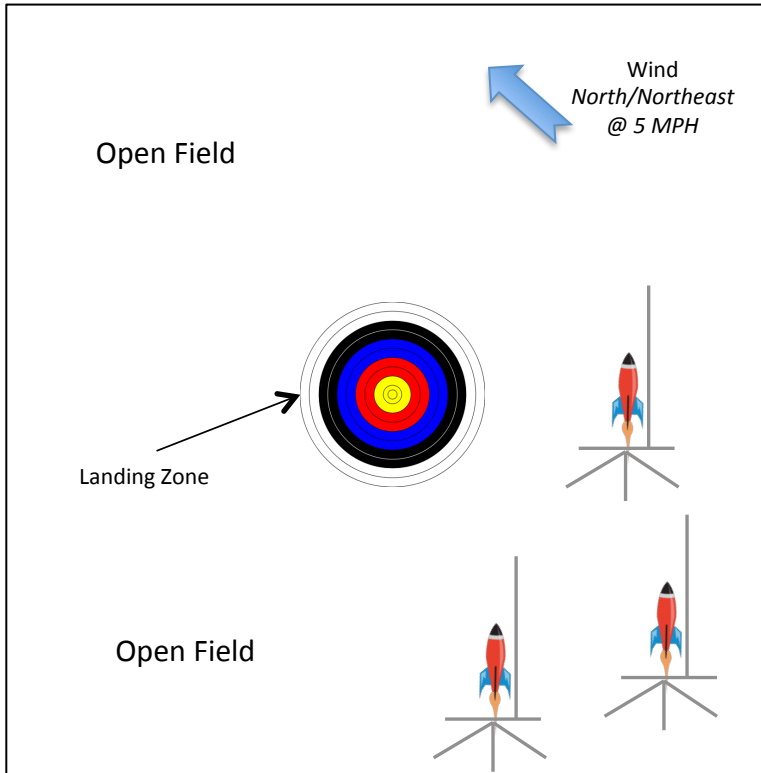

Pack 125 Rocketeer Competition

“Mission: Mars & Back”

As a **Team scouts will be challenged** to select their launch site within defined boundaries...several factors will need to be considered e.g. Wind (speed & direction), terrain (launch pad placement), etc. while implementing safe launch procedures.

Teams will compete to conduct a safe Lift-Off, returning their rocket “on or nearest” to the Landing Zone.
> The Team “On or Nearest” the Center of Landing Zone will take home the “Gold Rocketeer Medal”.
> The Team Landing in the “2nd Closest Position” will take home the Silver Rocketeer Medal.
The Team Landing 3rd Closest Position will take home the Bronze Rocketeer Medal.

Scouts and their teams will be challenged to locate their launch sites in positions they deem most desired to successfully launch in or nearest the landing zone by evaluating Weather Conditions: wind direction / speed, gust, cloud cover, etc.

Once the Launch Officials Announce “Launch Time” Teams are not permitted to relocate launch positions until all Round Launches have concluded.

Teams may re-adjust and change launch positions for Round 2 launches.